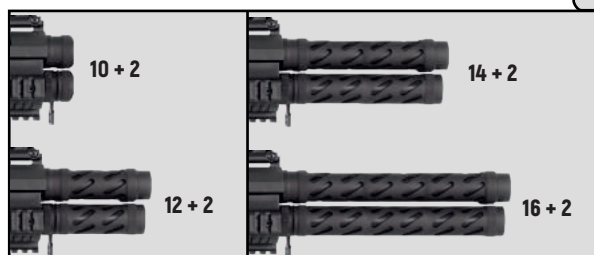

OPTIONS

STOCK - 01