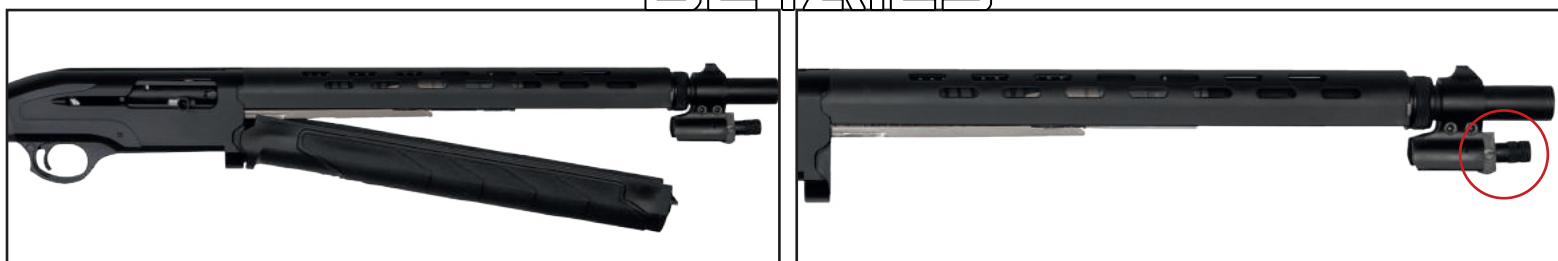

DETAILS

There is small button for the release of tubular magazine on the front side of shotgun marked with **RED** circle. By pressing it up/towards barrel you can take off your tubular magazine. Top put it back same vice versa.

Magazine Capacity : 4+1	Receiver : Aluminium	Weight : 3,1 kg
Gauge : 12 GA	Choke : Slug - Mobil Choke	System : Semi Automatic
Barrel Length : 47 cm - 51 cm - 56 cm - 61 cm	Trigger : Single	Chamber : 3" / 76 mm