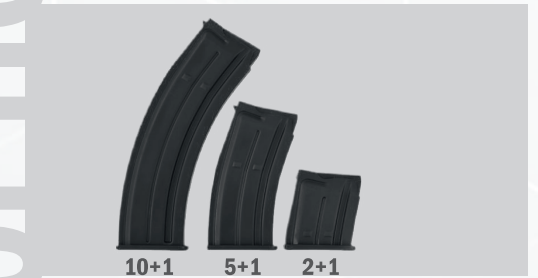

Synthetic Plastic Forend